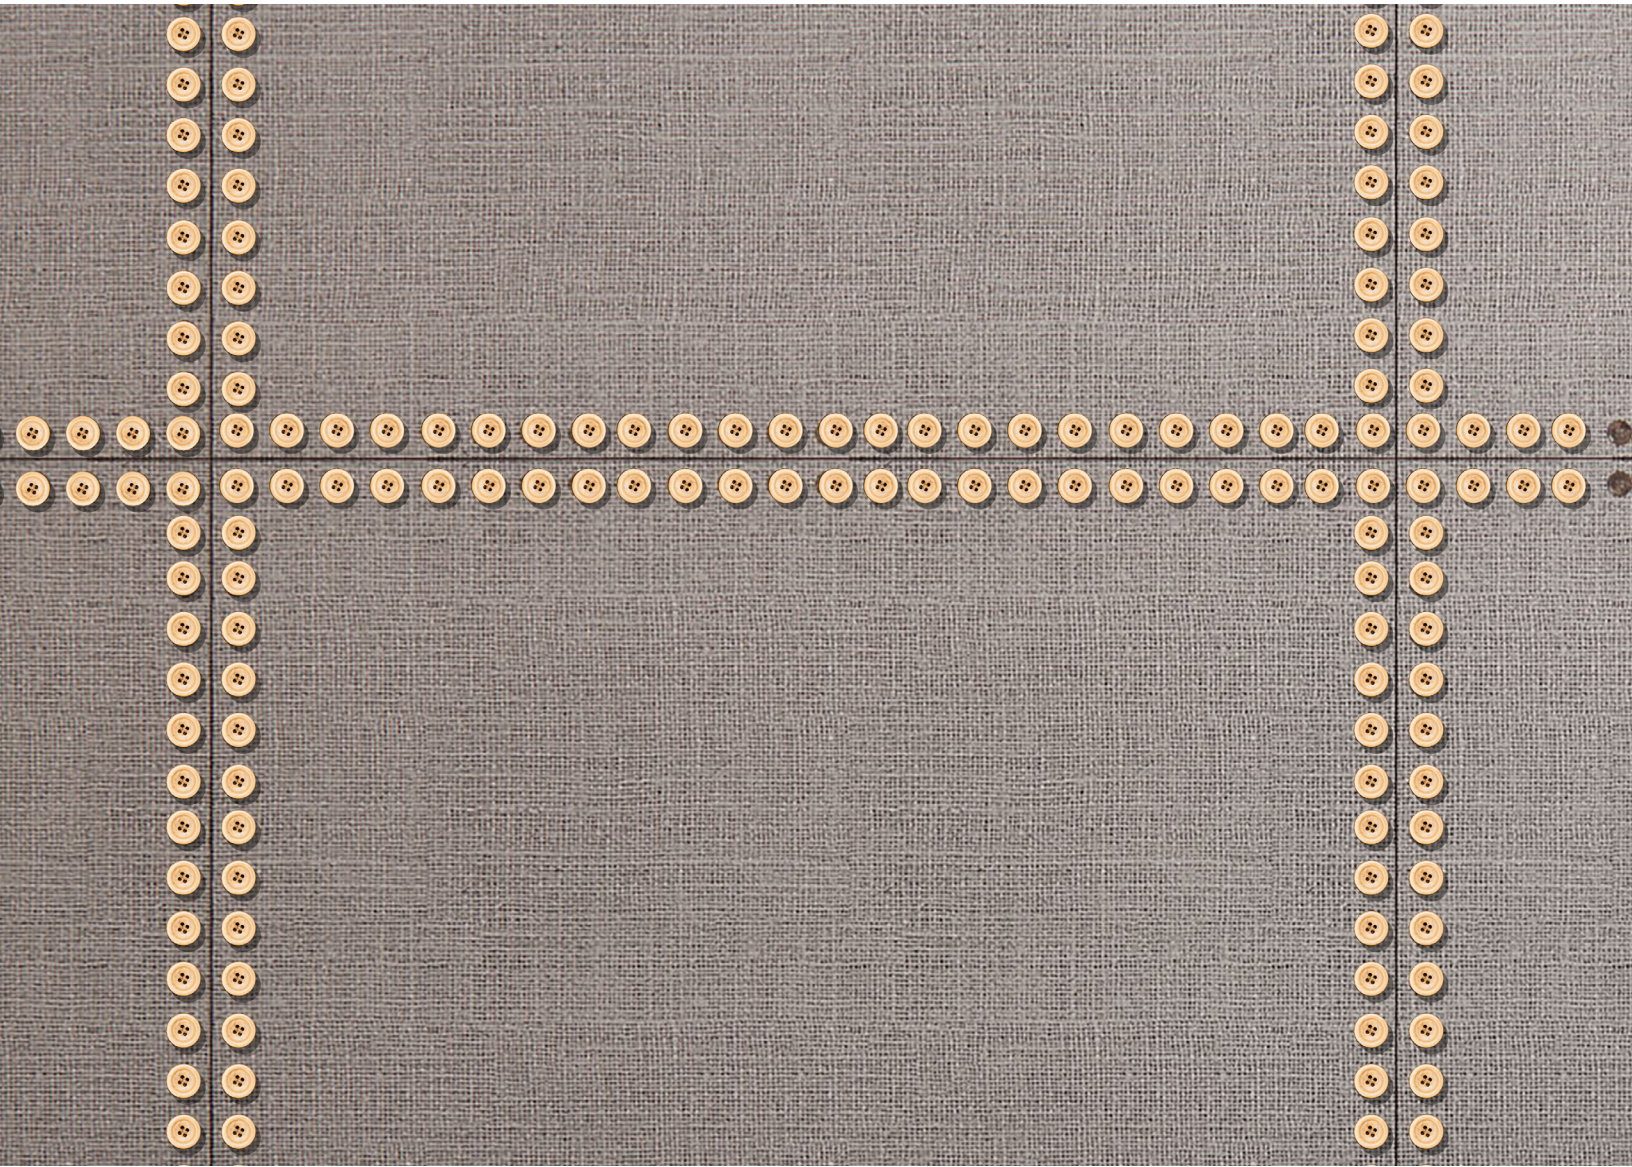

DIMENSIONAL BUTTON

IPS-DIM-002

BUTTON

INTRODUCTION

Button from the Dimensional collection creates a timeless, classic backdrop for your space. The pattern and texture in this installation truly elevate the look of any environment while providing maximum sound dampening quality. The design brings a sense of comfort and maturity unlike any other on the market.

SND019
LINEN

EXPERIENCE SECURITY

Button follows the path of a classic buttoned pattern that expressed secure links and strong lines. With this simple but timeless design your visitors will easily be impressed and feel at home.

④ TOP VIEW

① FRONT VIEW

② SIDE VIEW

③ DETAIL VIEW

SURFACES

Quickly and easily apply large wall areas with a variety of attachment methods, including Direct Adhesion, Peel-And-Stick Adhesion, Clip Systems, and simple Snap-In Mounting.