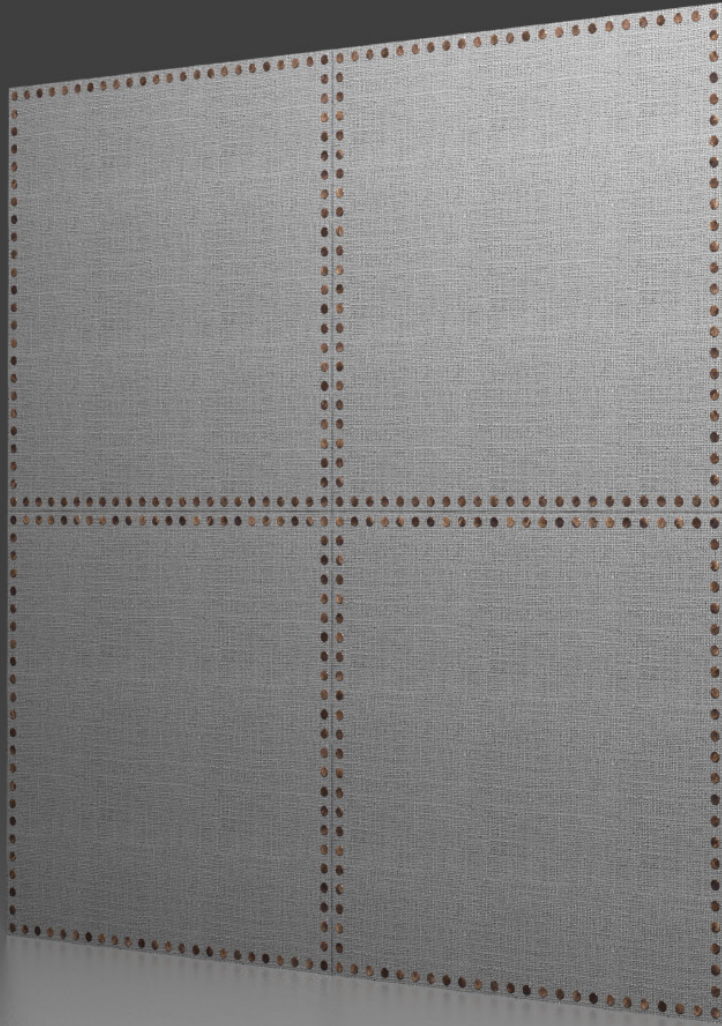

DIMENSIONAL BUTTON

IPS-DIM-002

BUTTON

INTRODUCTION

Button from the Dimensional collection creates a timeless, classic backdrop for your space. The pattern and texture in this installation truly elevate the look of any environment while providing maximum sound dampening quality. The design brings a sense of comfort and maturity unlike any other on the market.

SND019
LINEN

EXPERIENCE SECURITY

Button follows the path of a classic buttoned pattern that expressed secure links and strong lines. With this simple but timeless design your visitors will easily be impressed and feel at home.

BUTTON

CSICREATIVE®

APPLICATION

SURFACES

Cover massive wall areas with seamless patterns.

BUTTON

CSICREATIVE®

INSTALLATION

④ TOP VIEW

① FRONT VIEW

② SIDE VIEW

③ DETAIL VIEW

SURFACES

Quickly and easily apply large wall areas with a variety of attachment methods, including Direct Adhesion, Peel-And-Stick Adhesion, Clip Systems, and simple Snap-In Mounting.