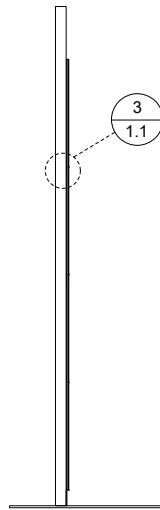

BUTTON

CSICREATIVE®

APPLICATION

SURFACES

Cover massive wall areas with seamless patterns.

BUTTON

CSICREATIVE®

INSTALLATION

④ TOP VIEW

① FRONT VIEW

② SIDE VIEW

③ DETAIL VIEW

SURFACES

Quickly and easily apply large wall areas with a variety of attachment methods, including Direct Adhesion, Peel-And-Stick Adhesion, Clip Systems, and simple Snap-In Mounting.